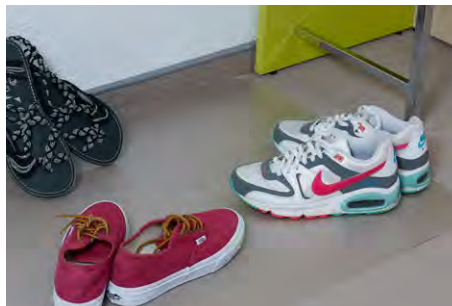

FLOORSAFE

FLOORSAFE is suitable for all hard floors made of wood, parquet, laminat, marble, stone and concrete and carpet floors (instructions of varnish supplier have to be noted, e.g. for cork tiles). The non-slip coating keeps the chairmat firmly in place to preserve the value of your floor.