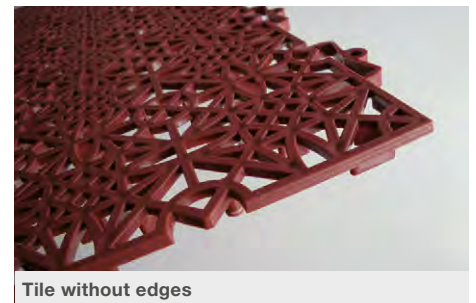

The big but slender floor tile

- Quick renewing of your old floor
- Simple installation, no tools required
- Resistant to most chemicals
- Water drainage
- Anti-slip surface
- Long lasting
- UV-stabilized
- Anti-fatigue
- Easy to clean
- No deforming under sun exposure
- Temperature resistant
- Keeps your feet warm

TERRASOL OBJECT