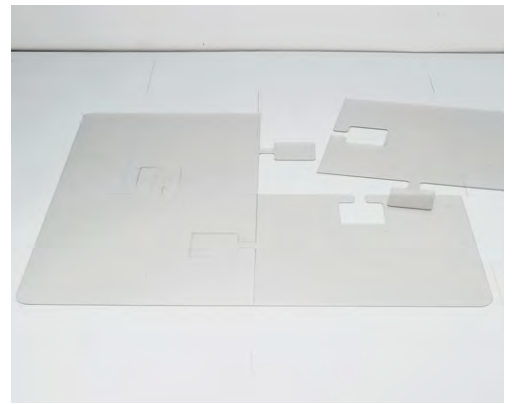

Protection and value preserving

- Simple handling for a selective use
- Space saving storage
- Value preserving
- Safety
- Transparent
- No yellowing
- Resistant against breaking
- Robust
- UV-stabilized
- Environmental friendly
- With non-slip coating for more safety

Form	Size	Article No.
	100 × 100 cm	01670/01671
	90 × 120 cm	01672/01673