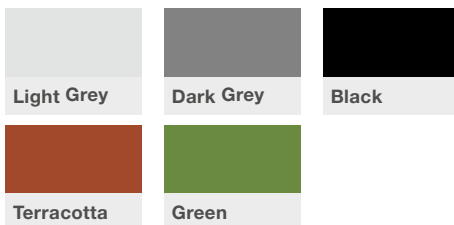

Stock colours Terrasol Object